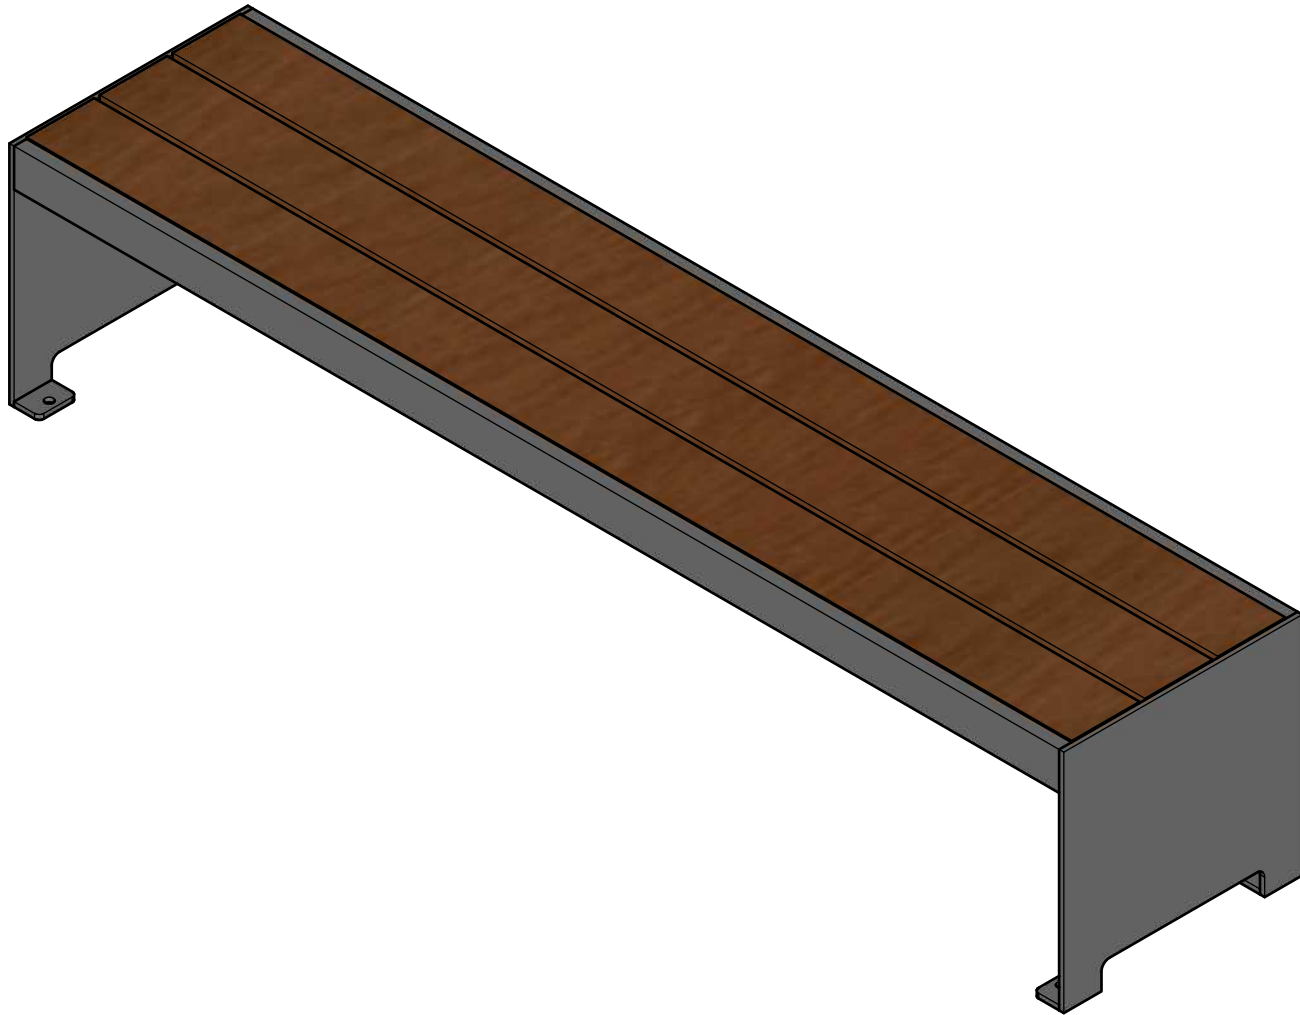

WISHBONE SITE FURNISHINGS
 210-27090 GLOUCESTER WAY LANGLEY, BC

DWG. TITLE: MACKENZIE 7FT BACKLESS BENCH
REVISION: 15/02/22 R:01

MATERIAL:
ALUMINUM

PATTERN NO.
N/A

DWG. NO.
DWNWCPT15022200

MODEL NO.
MKSB-7

DRAWN BY:
GARY PARMAR

SCALE:
1:16

SHEET:
1 OF 2

DATE:
15 FEB 22

	WISHBONE SITE FURNISHINGS 210-27090 GLOUCESTER WAY LANGLEY, BC			
	DWG. TITLE: MACKENZIE 7FT BACKLESS BENCH REVISION: 15/02/22 R:01			
MATERIAL: ALUMINUM	DWG. NO. DWNWCPT15022200	DRAWN BY: GARY PARMAR		
PATTERN NO. N/A	MODEL NO. MKSB-7	SCALE: AS SHOWN	SHEET: 2 OF 2	DATE: 15 FEB 22